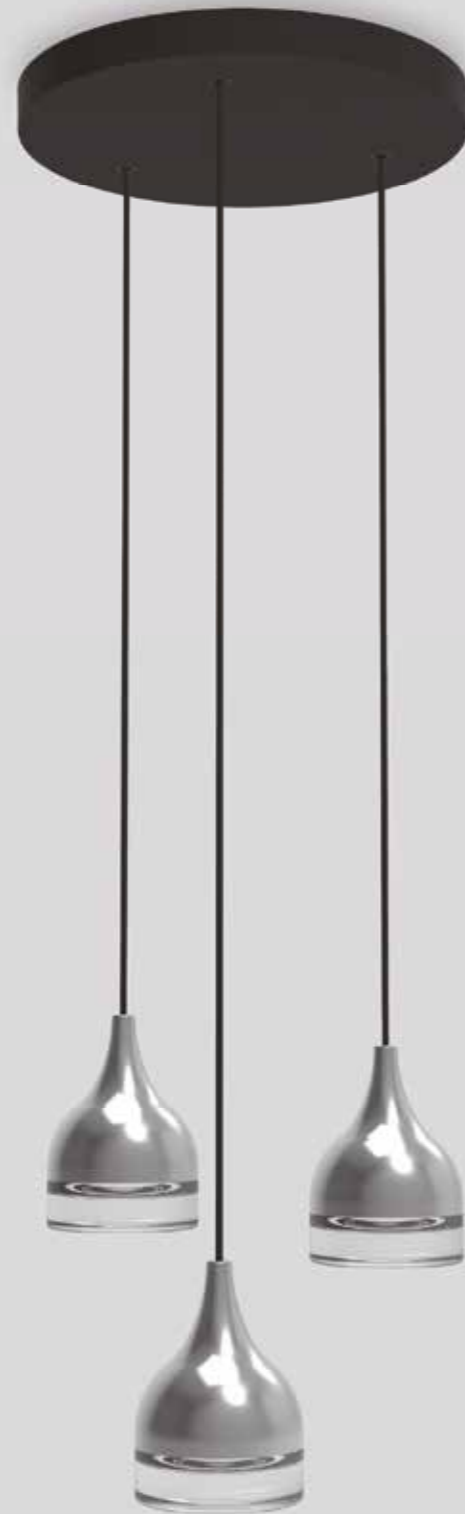

Pendant Light PRIVA

225 134
LED Power **Colour Temp** **Luminous**
 7W 2700/3000K 657lm
 4000/5000K 657lm

225 135
LED Power **Colour Temp** **Luminous**
 21W 2700/3000K 1971lm
 4000/5000K 1971lm

225 136
LED Power **Colour Temp** **Luminous**
 21W 2700/3000K 1971lm
 4000/5000K 1971lm

white grey black